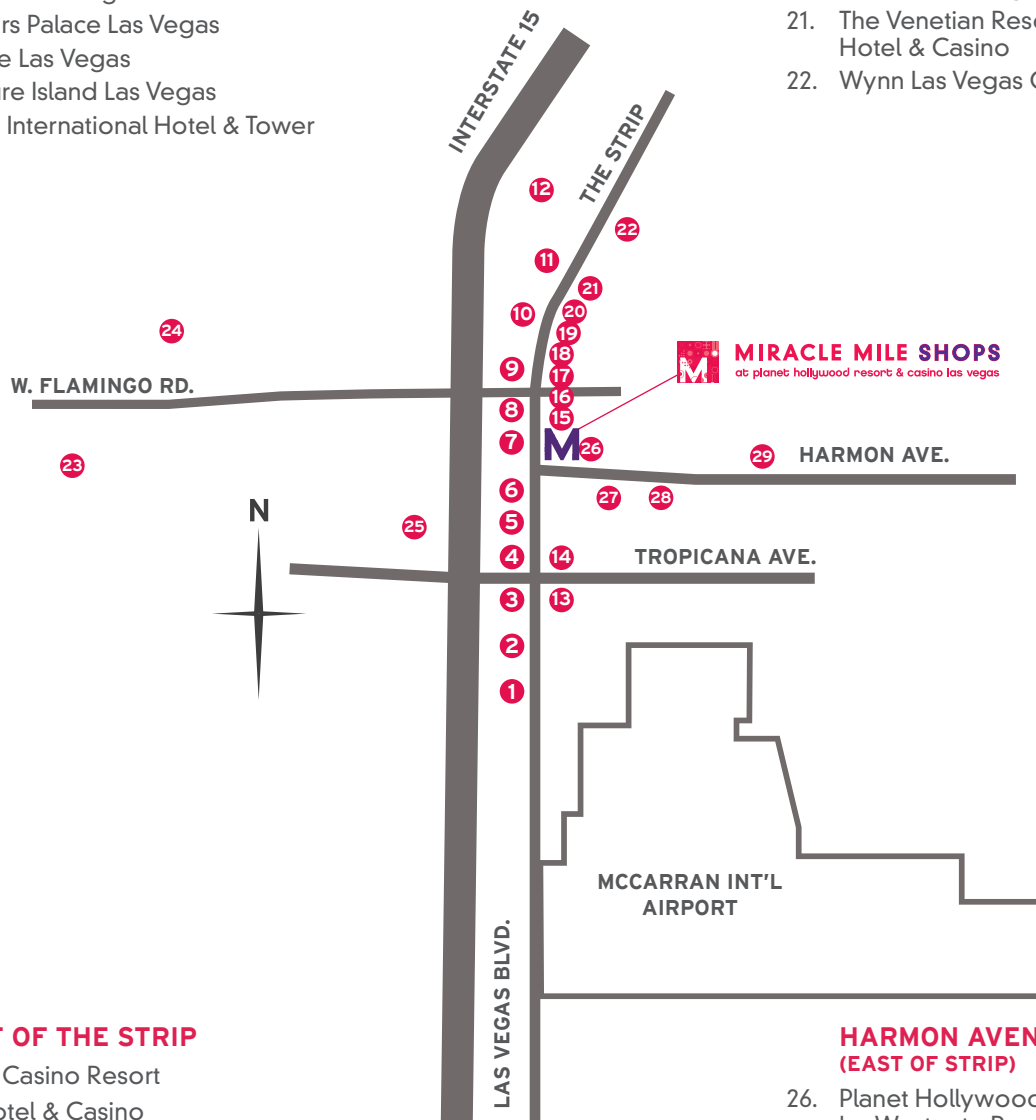

**WEST SIDE OF THE STRIP
(SOUTH TO NORTH)**

1. Four Seasons, Mandalay Bay
THEhotel at Mandalay Bay
2. Luxor Las Vegas
3. Excalibur Hotel & Casino
4. New York-New York Hotel & Casino
5. Monte Carlo Resort & Casino
6. CityCenter
7. Cosmopolitan Resort & Casino
8. Bellagio Las Vegas
9. Caesars Palace Las Vegas
10. Mirage Las Vegas
11. Treasure Island Las Vegas
12. Trump International Hotel & Tower

**EAST SIDE OF THE STRIP
(SOUTH TO NORTH)**

13. Tropicana Las Vegas
14. MGM Grand Hotel & Casino
15. Planet Hollywood Resort & Casino
16. Paris Las Vegas
17. Bally's Hotel & Casino
18. Flamingo Las Vegas
19. Imperial Palace Hotel & Casino
20. Harrah's Las Vegas
21. The Venetian Resort Hotel & Casino
22. Wynn Las Vegas Casino Resort

WEST OF THE STRIP

23. Palms Casino Resort
24. Rio Hotel & Casino
25. Panorama Towers
Luxury Condominiums

**HARMON AVENUE
(EAST OF STRIP)**

26. Planet Hollywood Towers
by Westgate Resorts
27. Marriott's Grand Chateau Hotel
28. The Signature at MGM Grand
Luxury Hotel
29. Hard Rock Hotel & Casino